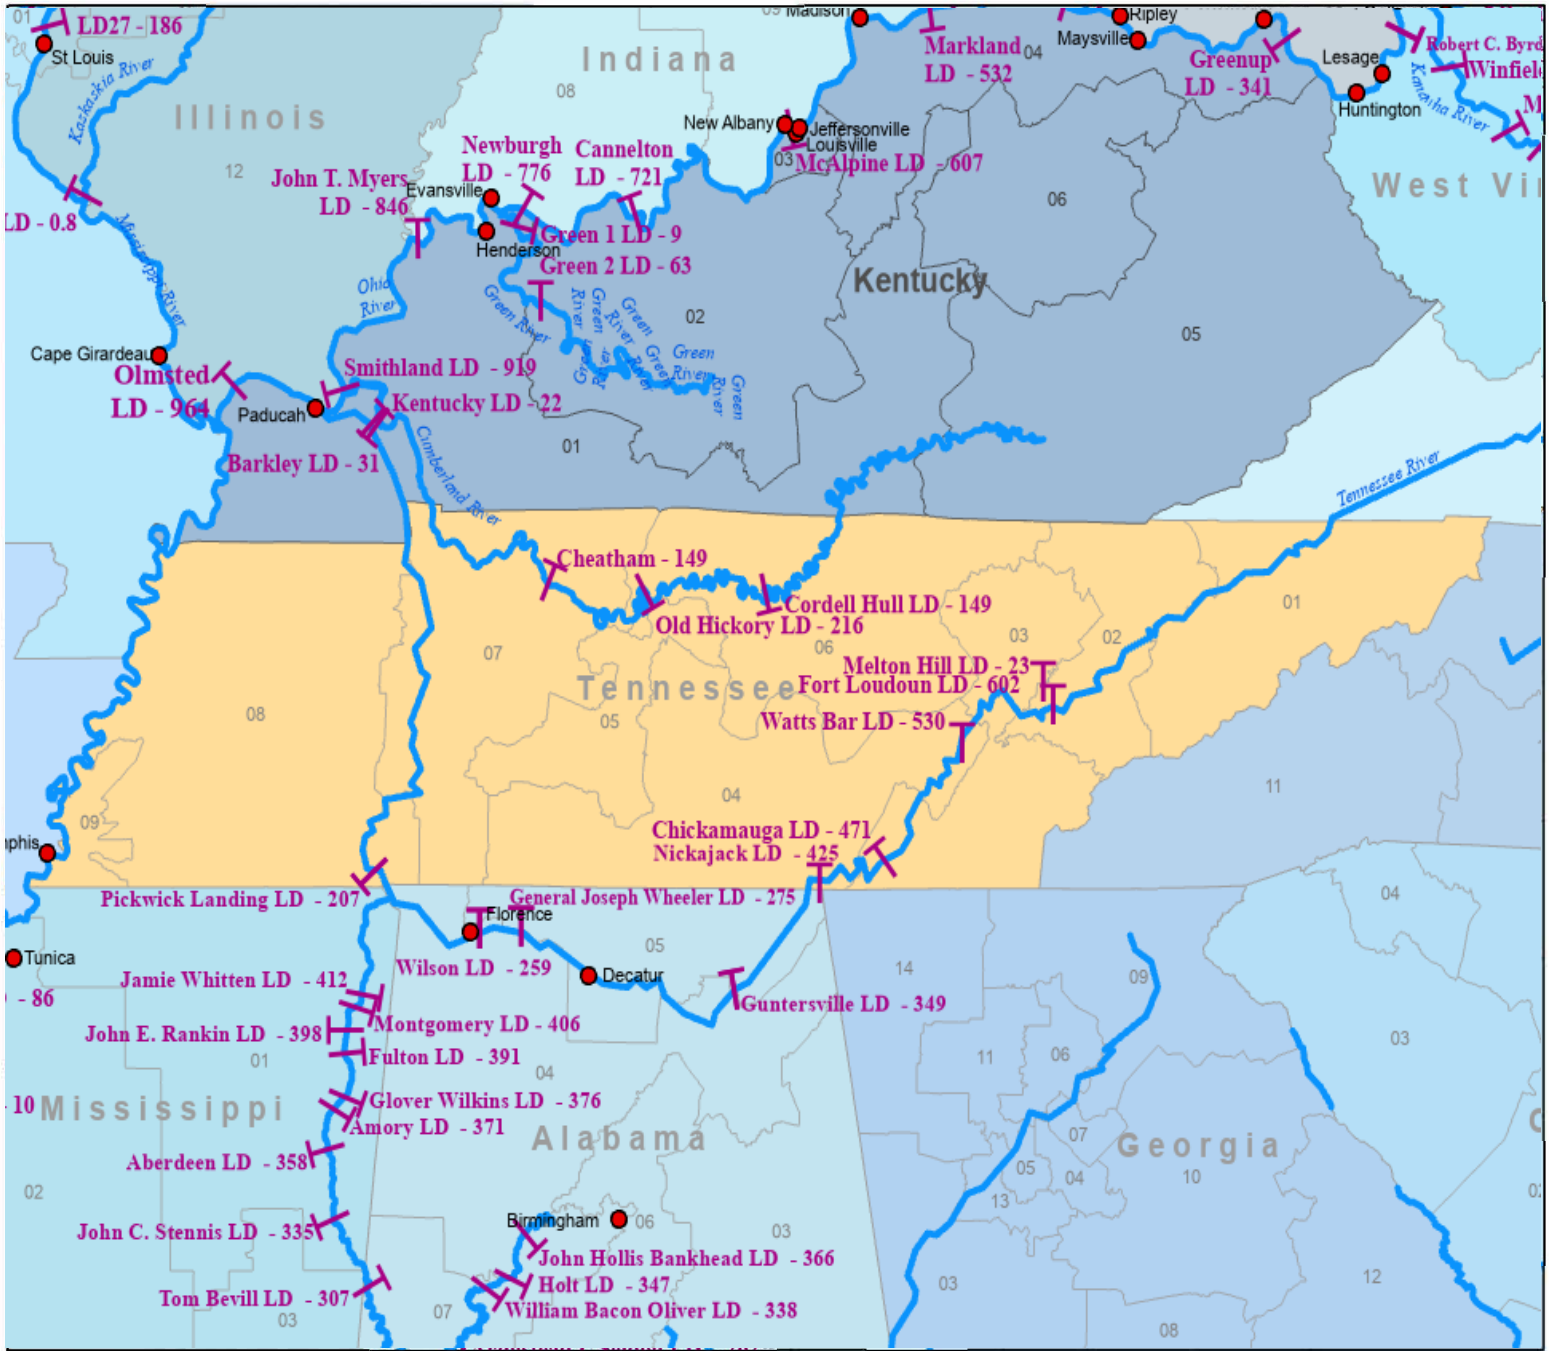

Locks and Dams of Tennessee

Representatives

District	Name	Party
1	Diana Harshbarger	R
2	Tim Burchett	R
3	Chuck Fleischmann	R
4	Scott DesJarlais	R
5	Andy Ogles	R
6	John Rose	R
7	Mark Green	R
8	David Kustoff	R
9	Steve Cohen	D

Senators

Name	Party
Marsha Blackburn	R
Bill Hagerty	R

T Locks & Dams, River Miles
 Rivers

WATERWAYS
 COUNCIL, INC.