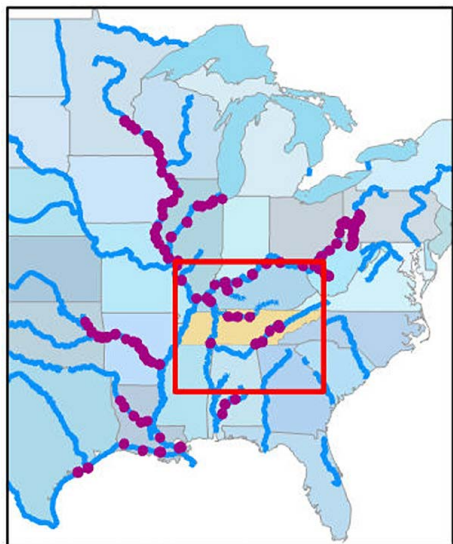

Locks and Dams of Tennessee

Representatives

District	Name	Party
1	Diana Harshbarger	R
2	Tim Burchett	R
3	Chuck Fleischmann	R
4	Scott DesJarlais	R
5	Andy Ogles	R
6	John Rose	R
7	Mark Green	R
8	David Kustoff	R
9	Steve Cohen	D

Senators

Name	Party
Marsha Blackburn	R
Bill Hagerty	R

T Locks & Dams, River Miles
 Rivers

WATERWAYS
 COUNCIL, INC.