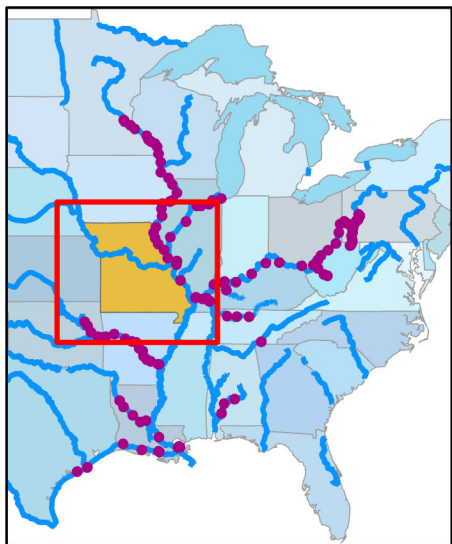

Locks and Dams of Missouri

Representatives

District	Name	Party
1	Cori Bush	D
2	Ann Wagner	R
3	Blaine Luetkemeyer	R
4	Mark Alford	R
5	Emanuel Cleaver	D
6	Sam Graves	R
7	Eric Burlison	R
8	Jason Smith	R

Senators