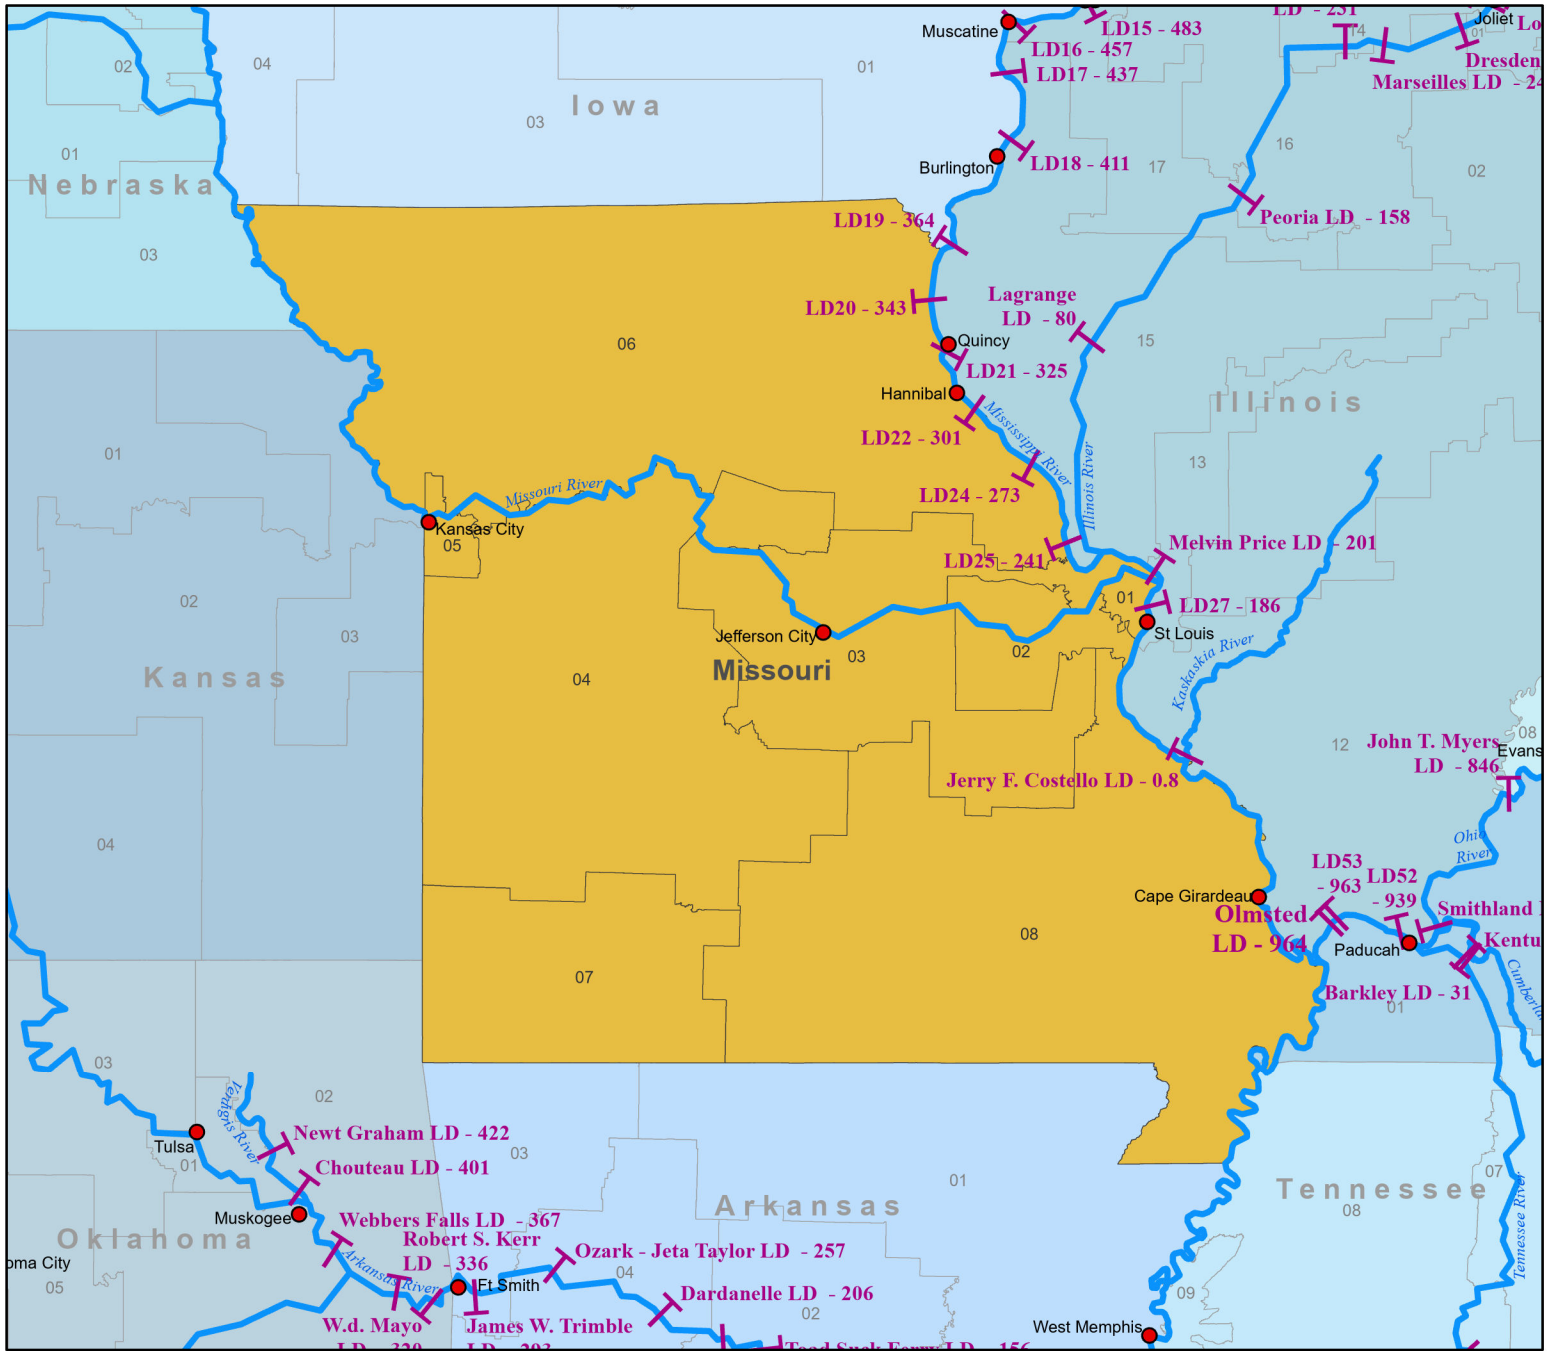

Locks and Dams of Missouri

Representatives

District	Name	Party
1	Cori Bush	D
2	Ann Wagner	R
3	Blaine Luetkemeyer	R
4	Mark Alford	R
5	Emanuel Cleaver	D
6	Sam Graves	R
7	Eric Burlison	R
8	Jason Smith	R

Senators

Name	Party
Josh Hawley	R
Eric Schmitt	R

T Locks & Dams, River Miles
 Rivers

WATERWAYS
 COUNCIL, INC.