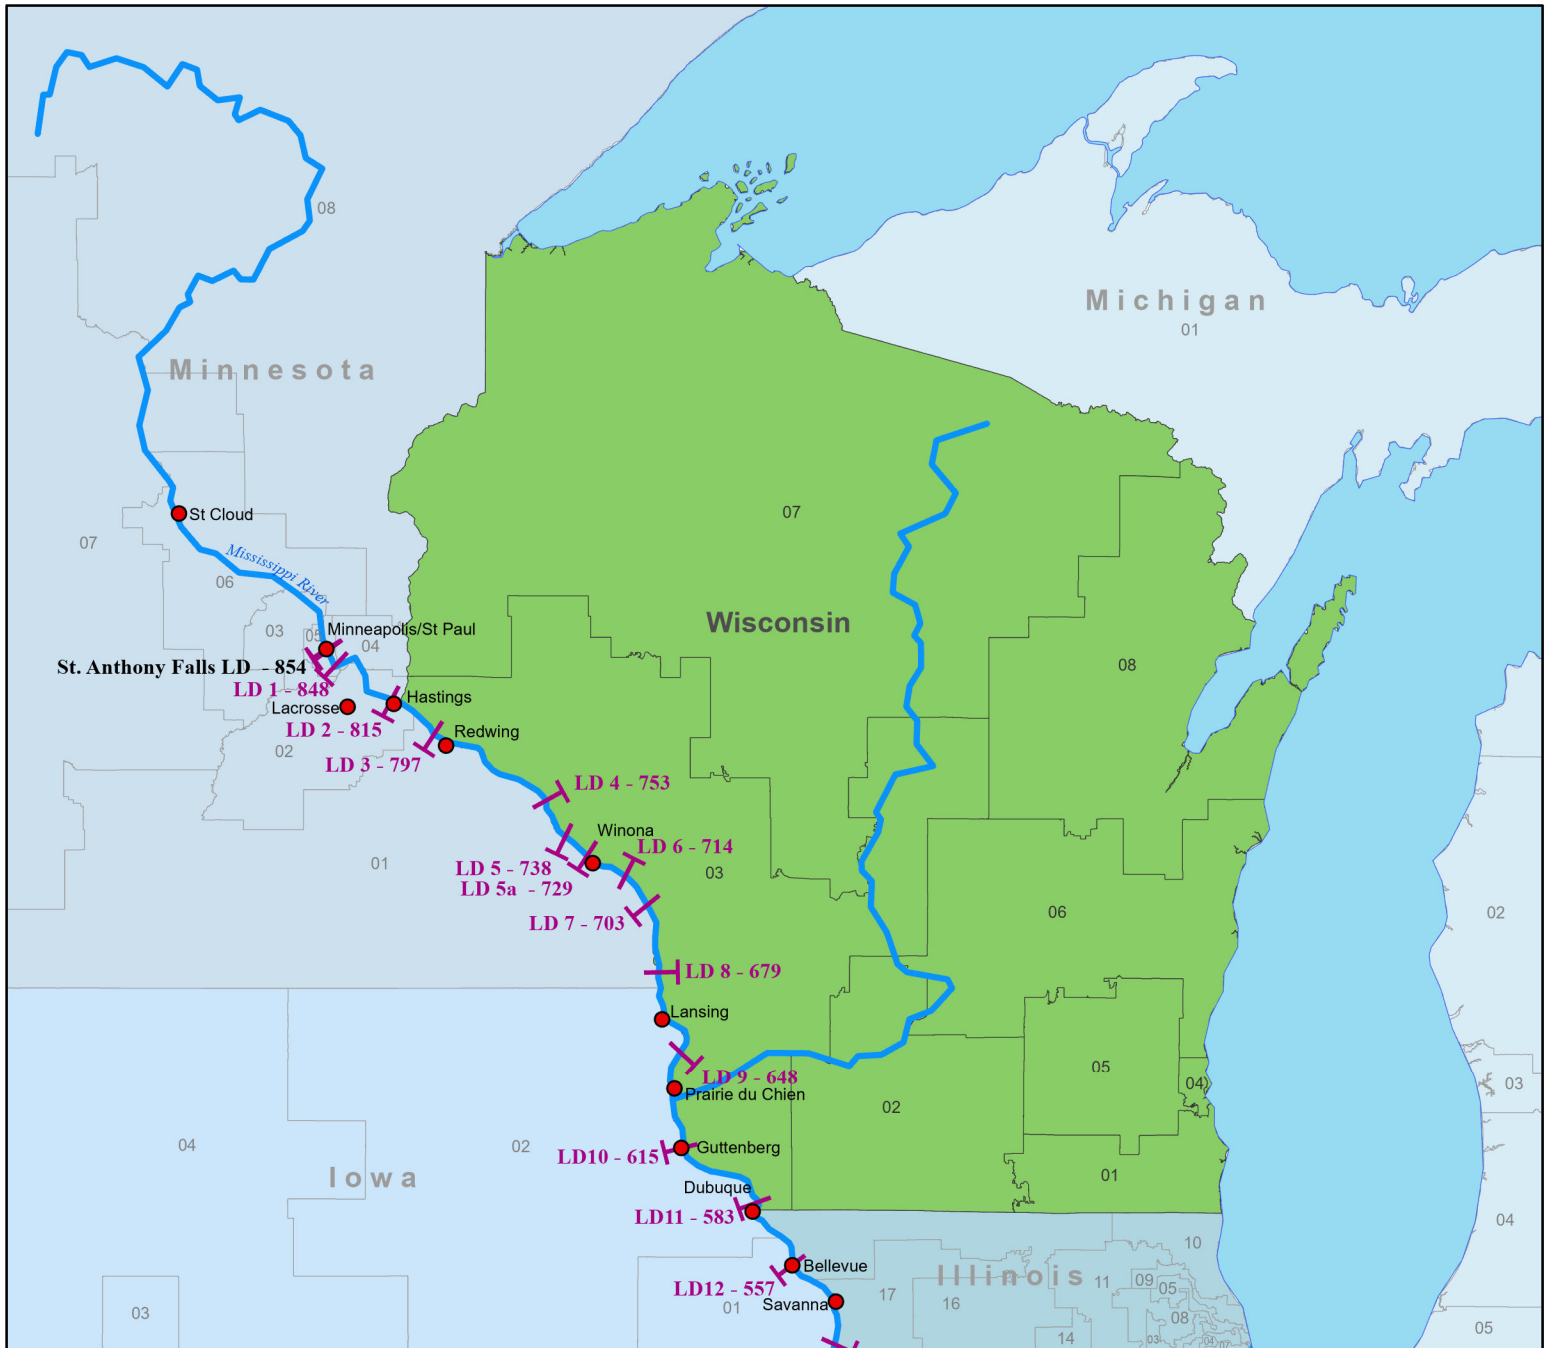

# Locks and Dams of Wisconsin

## Representatives

District	Name	Party
1	Bryan Steil	R
2	Mark Pocan	D
3	Derrick Van Orden	R
4	Gwen Moore	D
5	Scott Fitzgerald	R
6	Glenn Grothman	R
7	Tom Tiffany	R
8	Mike Gallagher	R

## Senators

Name	Party
Tammy Baldwin	D
Ron Johnson	R

**T** Locks & Dams, River Miles  
 Rivers

**WATERWAYS**  
 COUNCIL, INC.