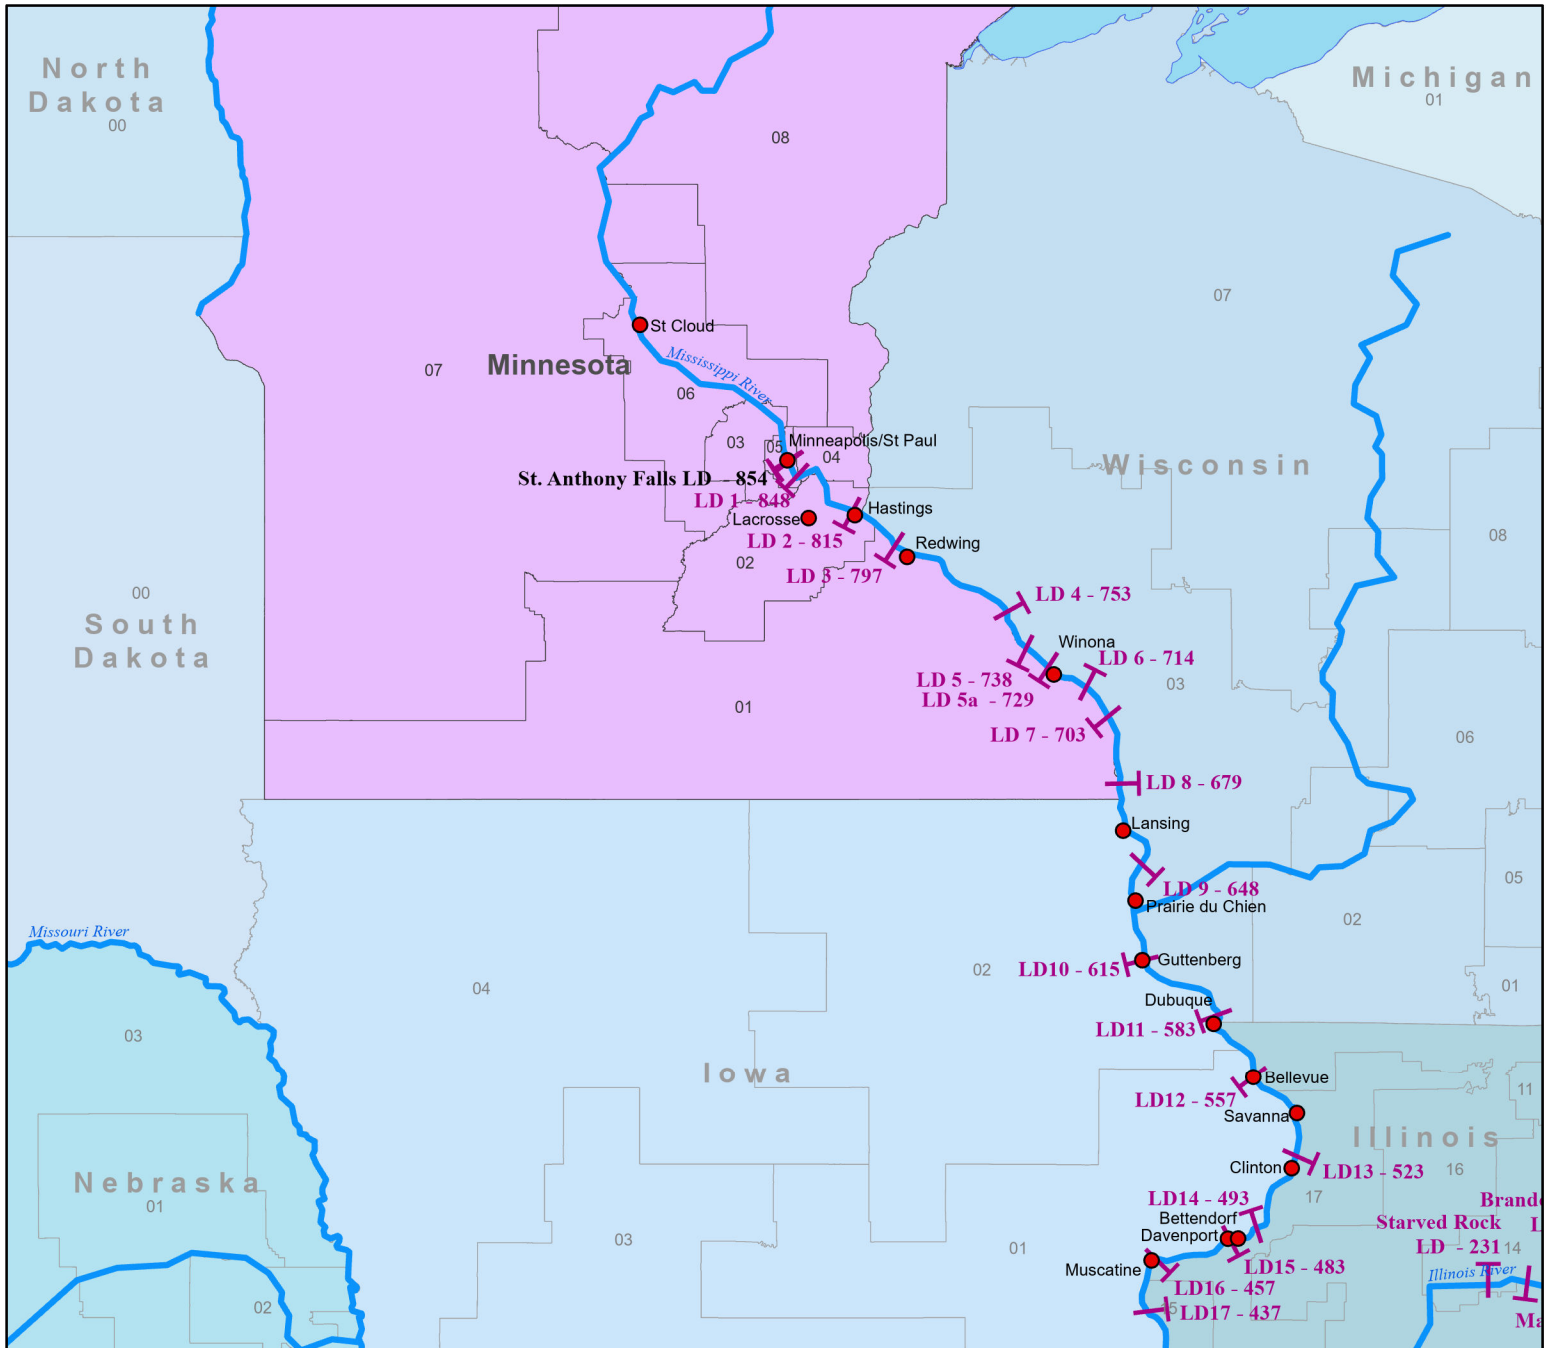

Locks and Dams of Minnesota

Representatives

District	Name	Party
1	Brad Finstad	R
2	Angie Craig	D
3	Dean Phillips	D
4	Betty McCollum	D
5	Ilhan Omar	D
6	Tom Emmer	R
7	Michelle Fischbach	R
8	Pete Stauber	R

Senators

Name	Party
Amy Klobuchar	D
Tina Smith	D

T Locks & Dams, River Miles
 Rivers

WATERWAYS
 COUNCIL, INC.