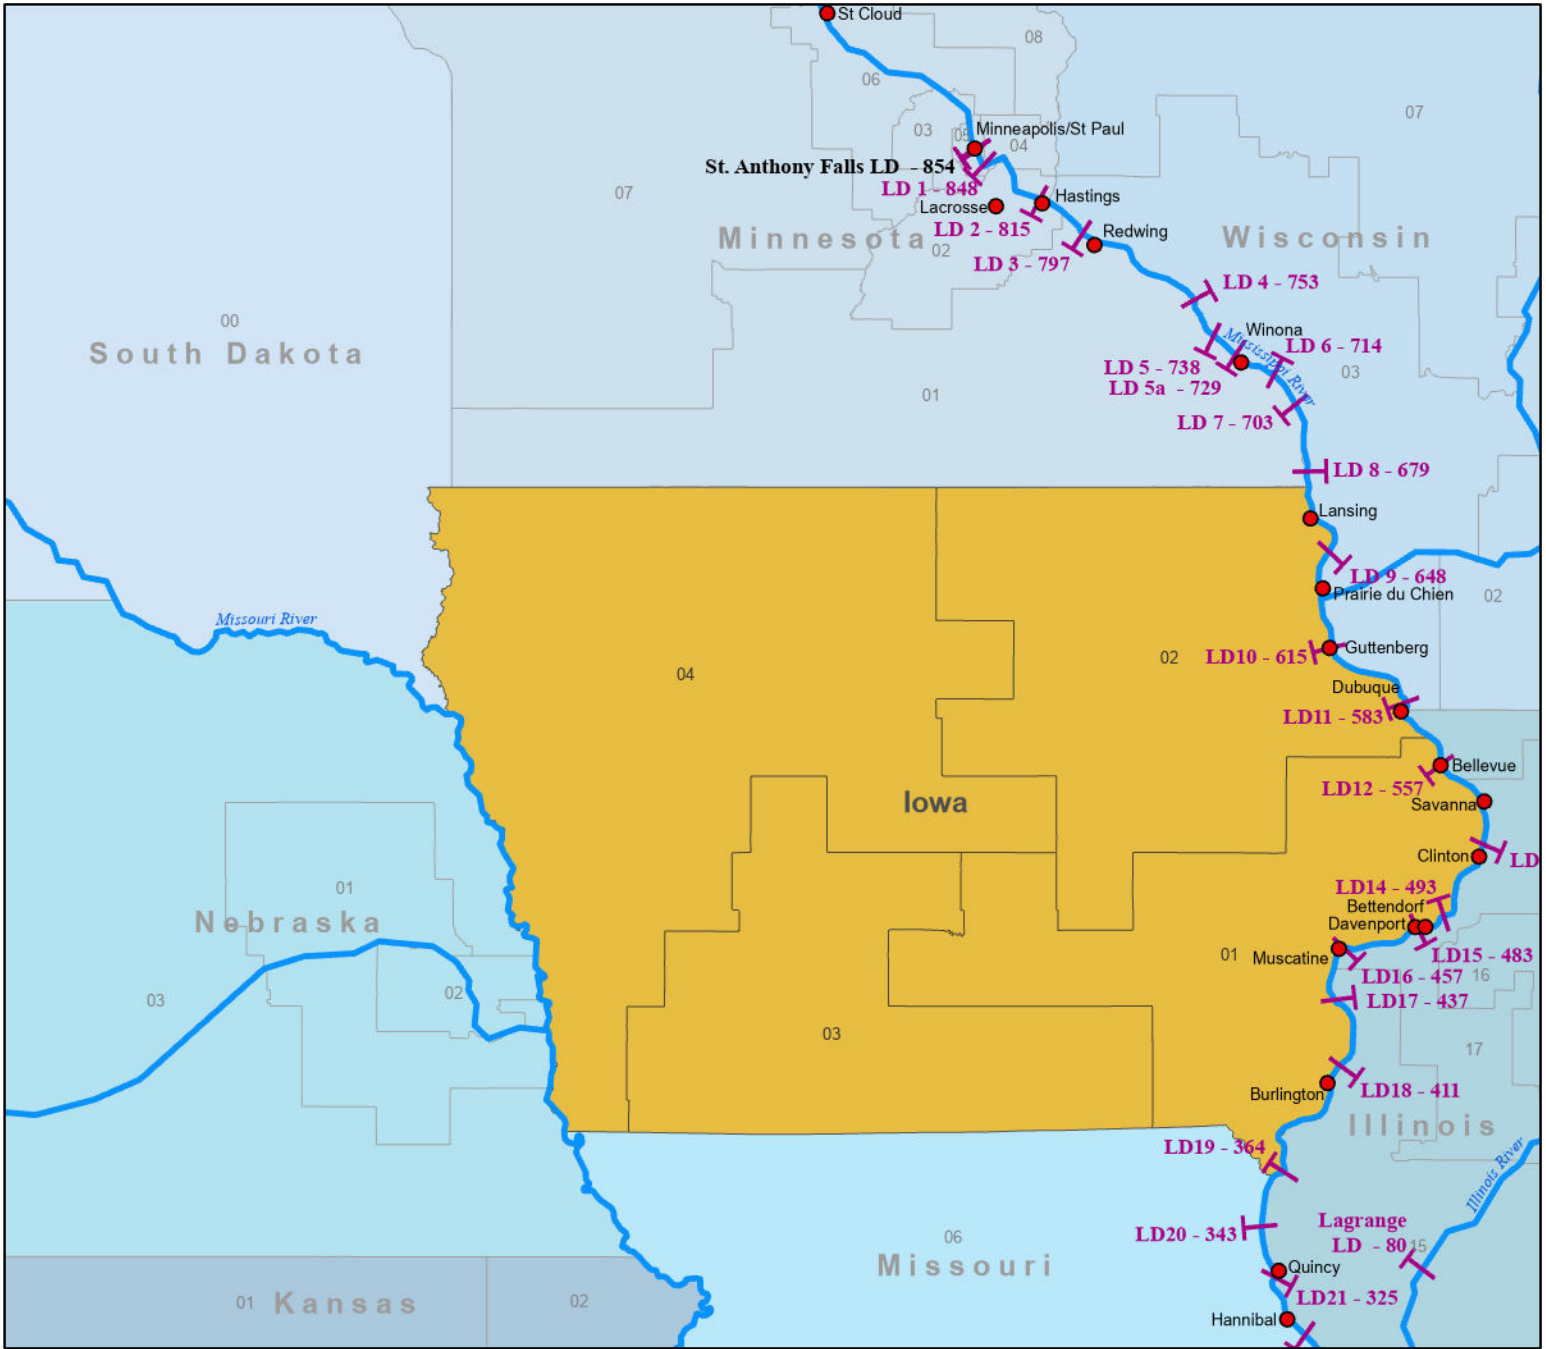

# Locks and Dams of Iowa

## Representatives

District	Name	Party
1	Mariannette Miller-Meeks	R
2	Ashley Hinson	R
3	Zach Nunn	R
4	Randy Feenstra	R

## Senators

Name	Party
Joni Ernst	R
Chuck Grassley	R

**T** Locks & Dams, River Miles  
 Rivers

**WATERWAYS**  
COUNCIL, INC.