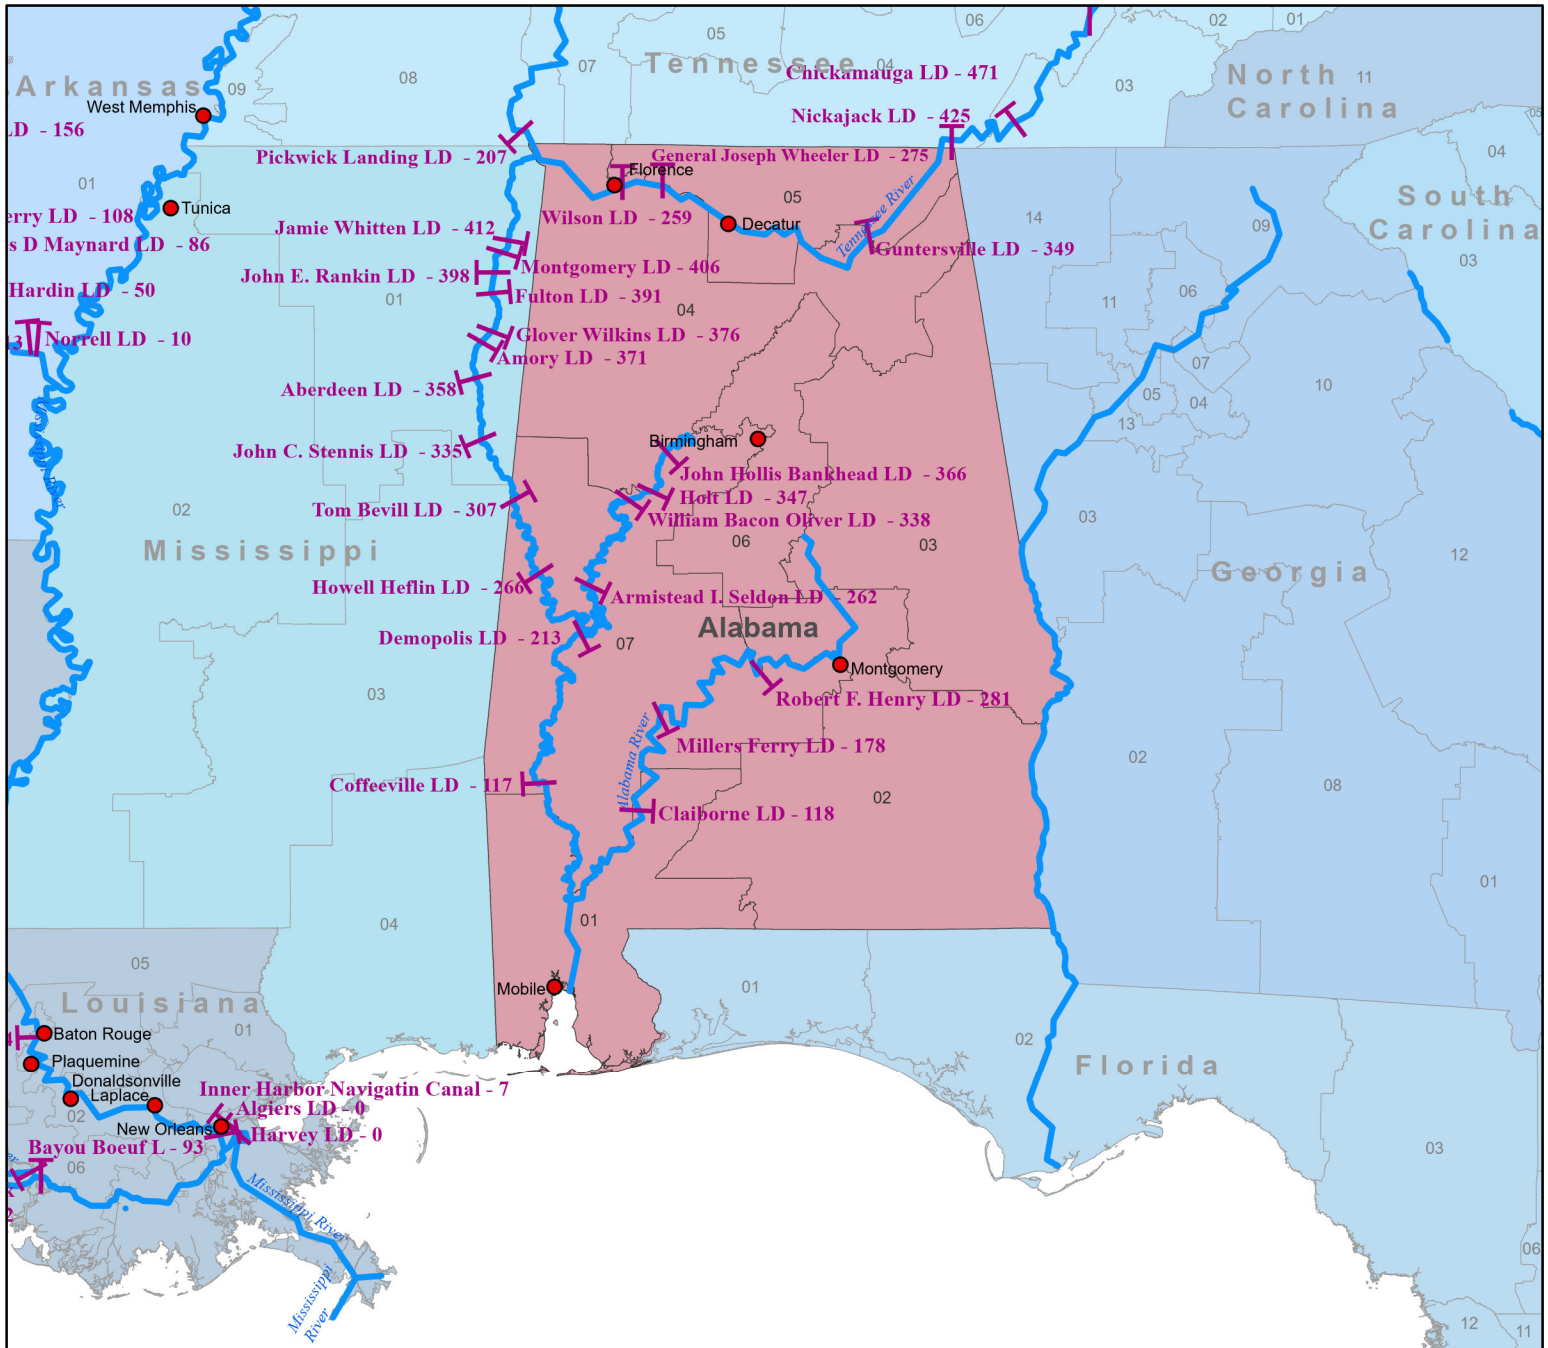

Locks and Dams of Alabama

Representatives

District	Name	Party
1	Jerry Carl	R
2	Barry Moore	R
3	Mike Rogers	R
4	Robert Aderholt	R
5	Dale Strong	R
6	Gary Palmer	R
7	Terri Sewell	D

Senators

Name	Party
Katie Britt	R
Tommy Tuberville	R

T Locks & Dams, River Miles
 Rivers

WATERWAYS
 COUNCIL, INC.