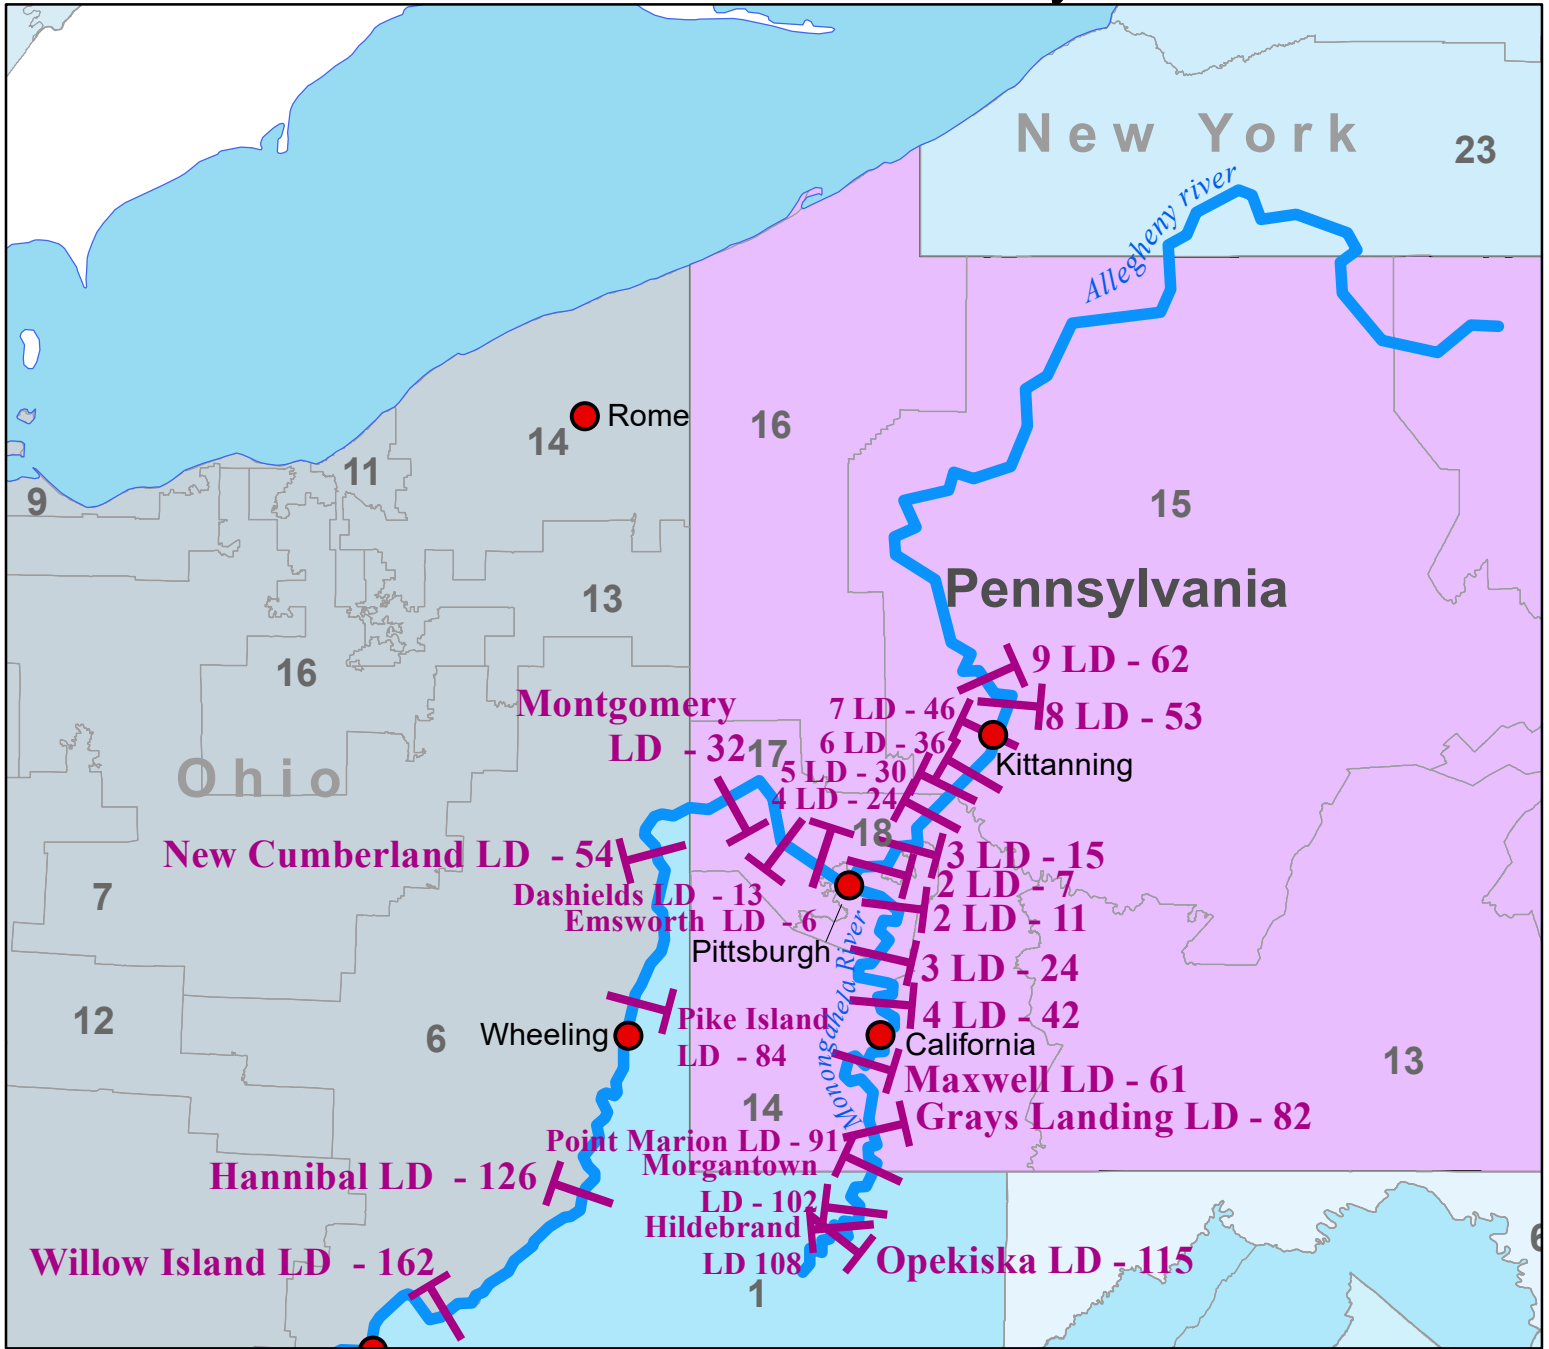

Locks and Dams of Pennsylvania

Representatives

District	Name	Party
1	Fitzpatrick, Brian	R
2	Boyle, Brendan	D
3	Evans, Dwight	D
4	Dean, Madeleine	D
5	Scanlon, Mary	D
6	Houlahan, Chrissy	D
7	Wild, Susan	D
8	Cartwright, Matt	D
9	Meuser, Dan	R
10	Perry, Scott	R
11	Smucker, Lloyd	R
12	Keller, Fred	R
13	Joyce, John	R
14	Reschenthaler, Guy	R
15	Thompson, Glenn	R
16	Kelly, Mike	R
17	Lamb, Conor	D
18	Doyle, Michael	D

Senators

Name	Party
Casey, Robert P., Jr.	D
Toomey, Patrick J.	R

T Locks & Dams, River Miles
 Rivers

WATERWAYS
 COUNCIL, INC.