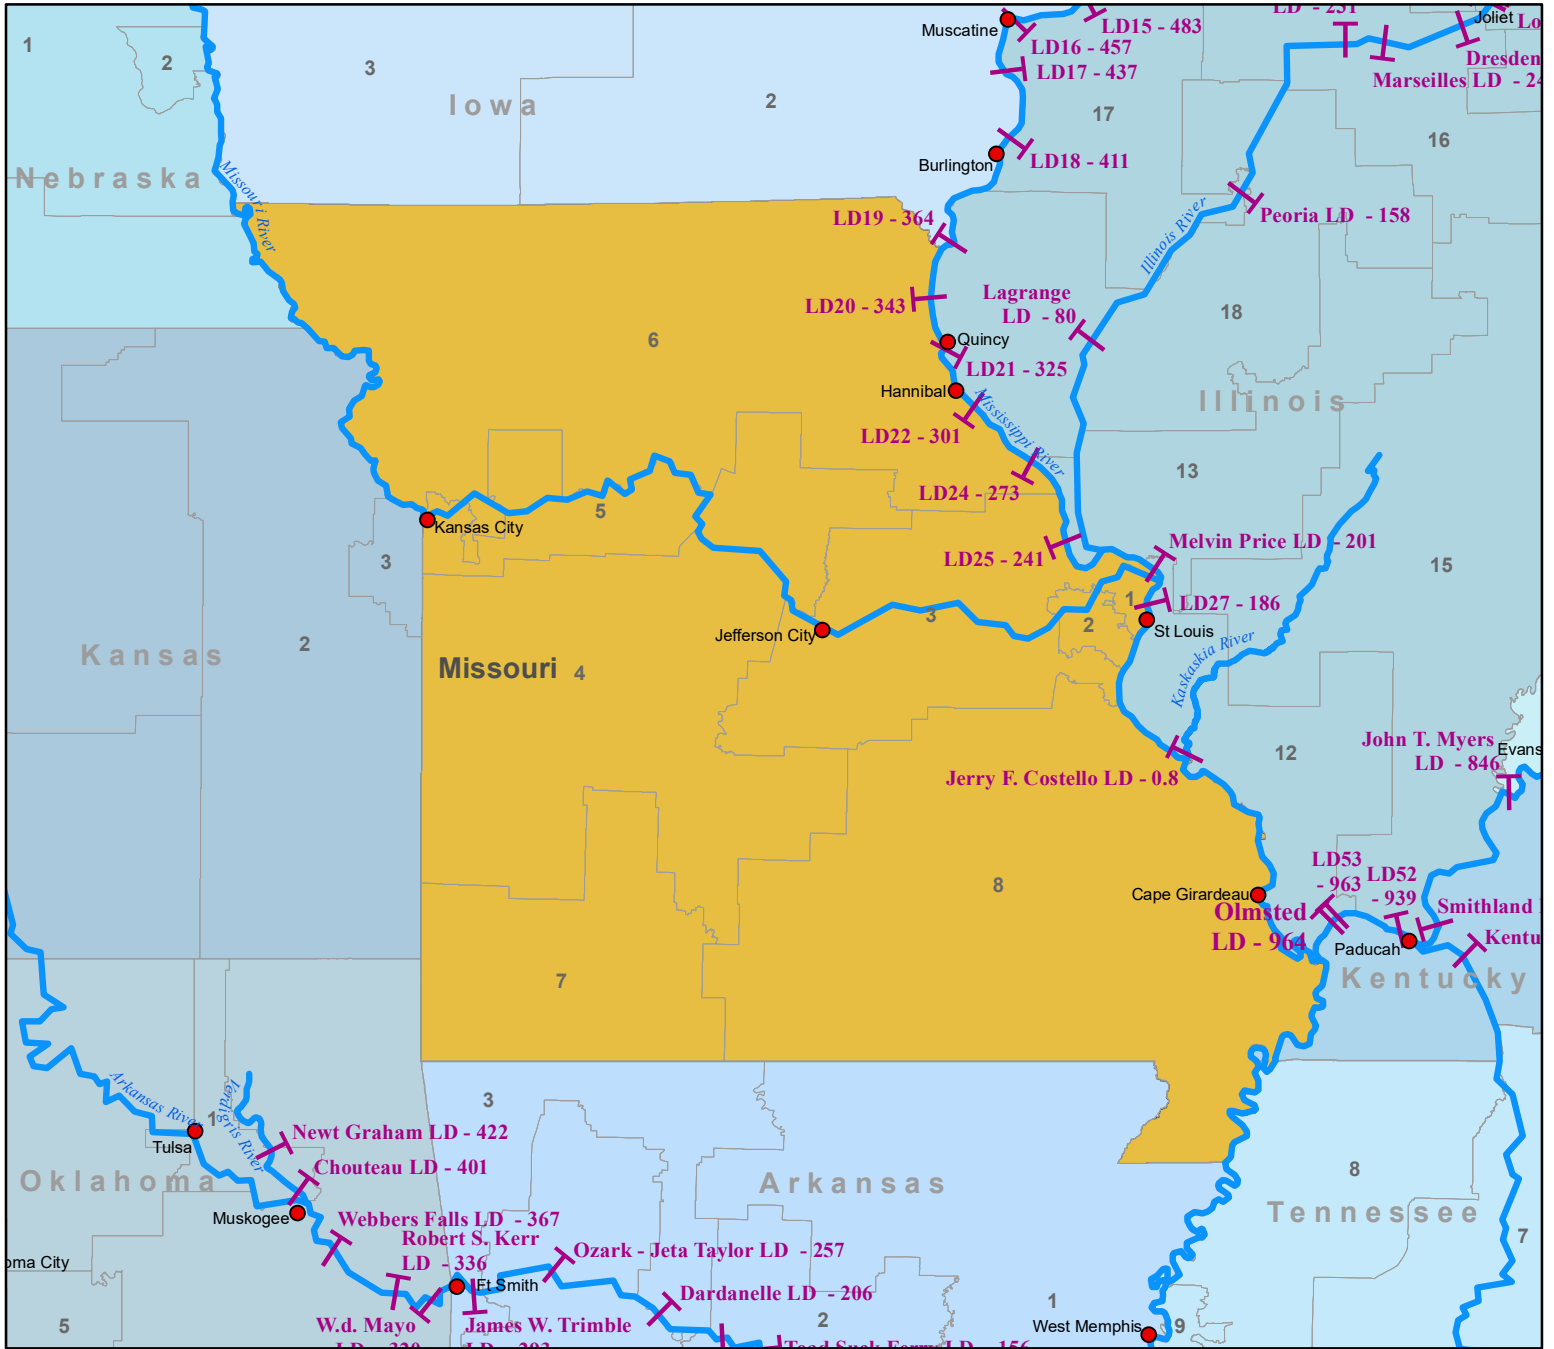

Locks and Dams of Missouri

Representatives

District	Name	Party
1	Bush, Cori	D
2	Wagner, Ann	R
3	Luetkemeyer, Blaine	R
4	Hartzler, Vicky	R
5	Cleaver, Emanuel	D
6	Graves, Sam	R
7	Long, Billy	R
8	Smith, Jason	R

Senators

Name	Party
Blunt, Roy	R
Hawley, Josh	R

T Locks & Dams, River Miles
— Rivers

WATERWAYS
 COUNCIL, INC.