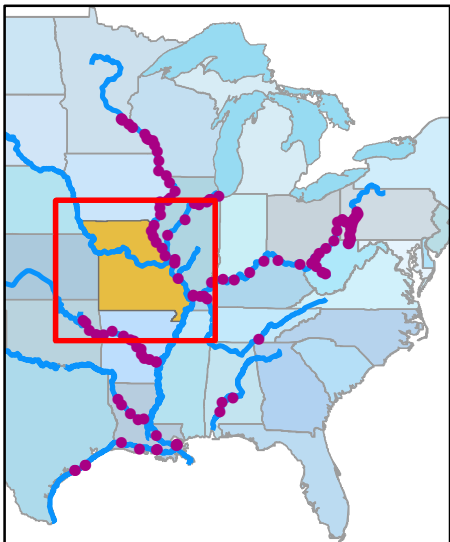

Locks and Dams of Missouri

Representatives

District	Name	Party
1	Bush, Cori	D
2	Wagner, Ann	R
3	Luetkemeyer, Blaine	R
4	Hartzler, Vicky	R
5	Cleaver, Emanuel	D
6	Graves, Sam	R
7	Long, Billy	R
8	Smith, Jason	R

Senators

Name	Party
Blunt, Roy	R
Hawley, Josh	R

T Locks & Dams, River Miles
— Rivers

WATERWAYS
 COUNCIL, INC.