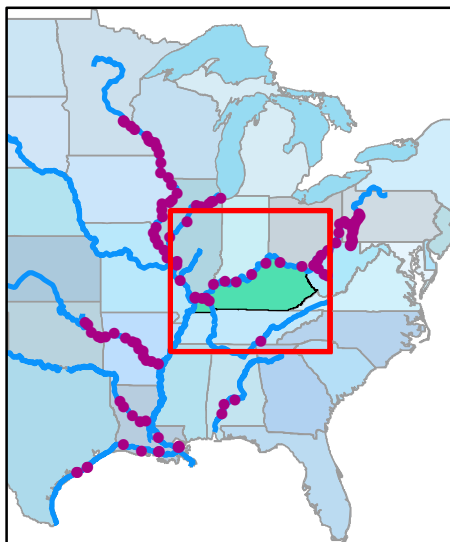

Locks and Dams of Kentucky

Representatives

District	Name	Party
1	Comer, James	R
2	Guthrie, S. Brett	R
3	Yarmuth, John A.	D
4	Massie, Thomas	R
5	Rogers, Harold	R
6	Barr, Andy	R

Senators

Name	Party
McConnell, Mitch	R
Paul, Rand	R

T Locks & Dams, River Miles
— Rivers

WATERWAYS
 COUNCIL, INC.