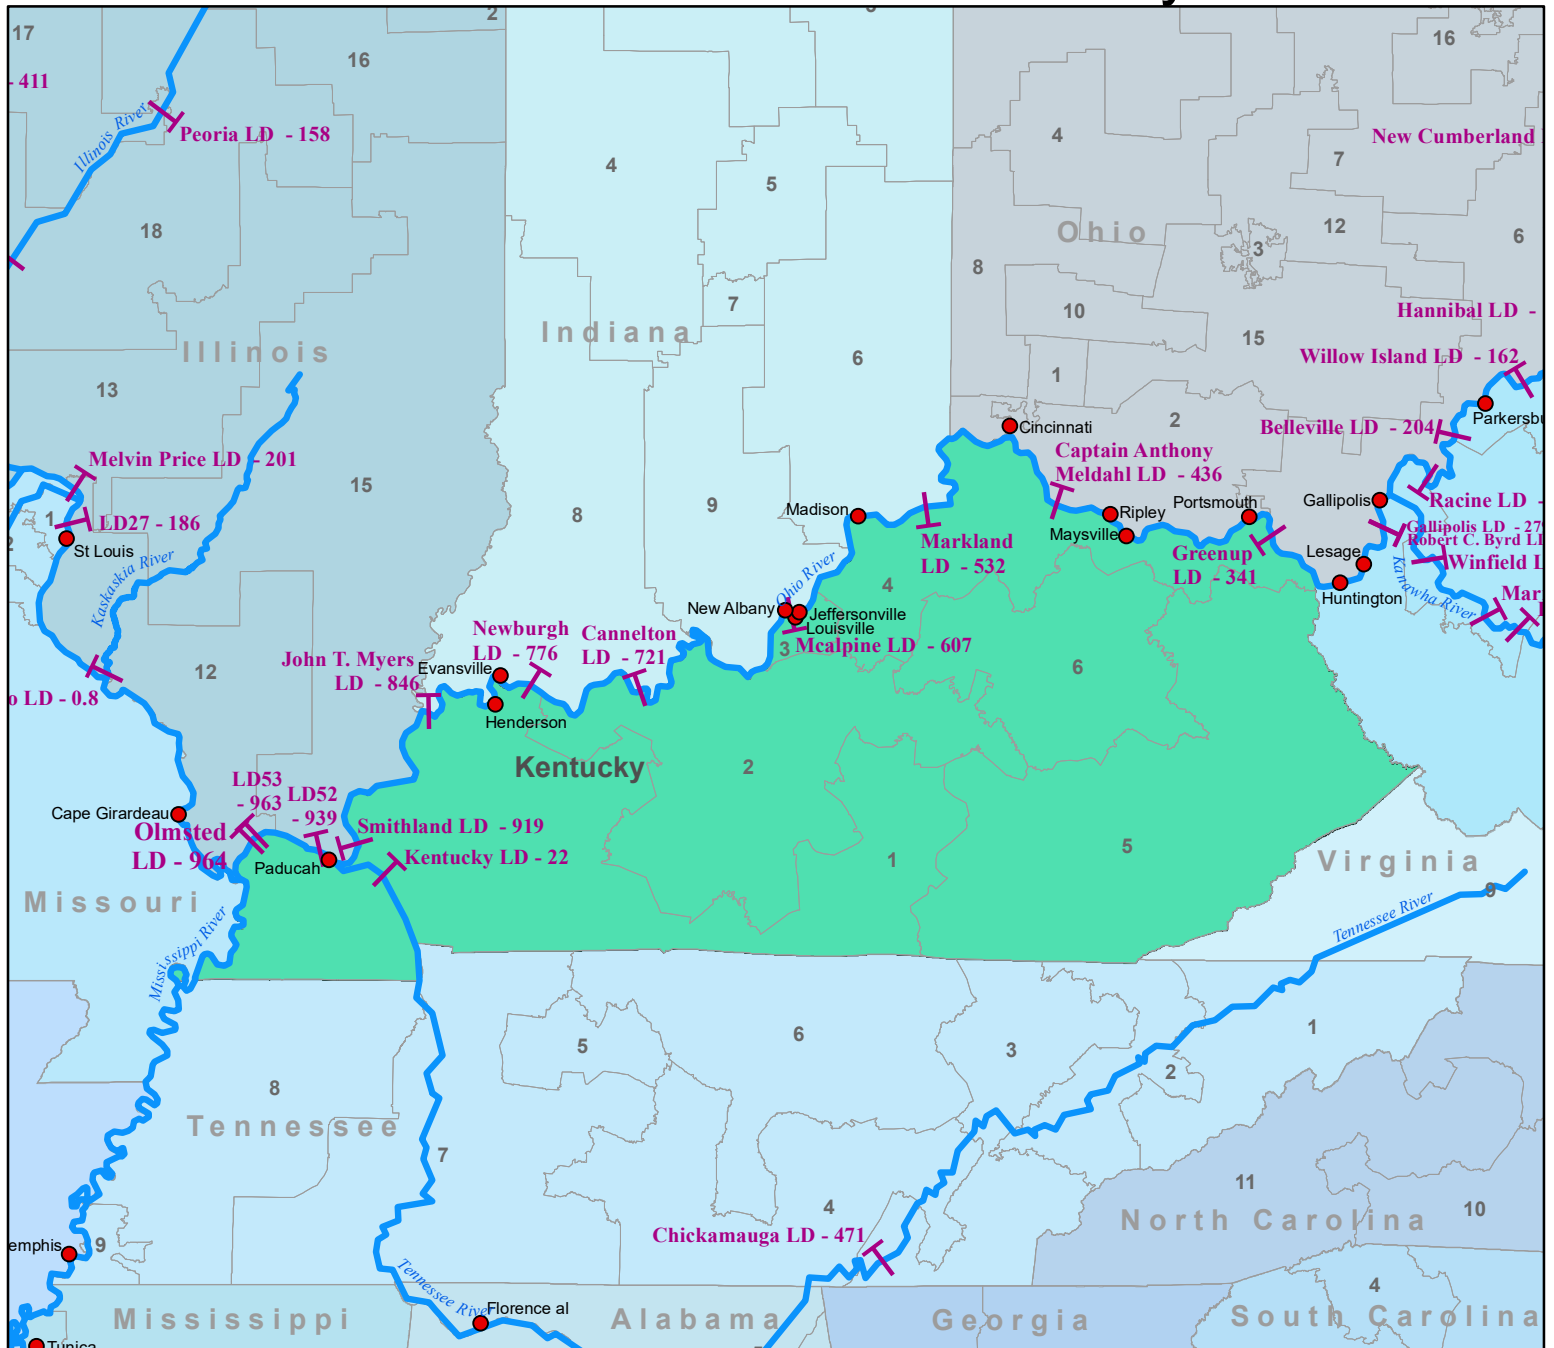

Locks and Dams of Kentucky

Representatives

District	Name	Party
1	Comer, James	R
2	Guthrie, S. Brett	R
3	Yarmuth, John A.	D
4	Massie, Thomas	R
5	Rogers, Harold	R
6	Barr, Andy	R

Senators

Name	Party
McConnell, Mitch	R
Paul, Rand	R

T Locks & Dams, River Miles
— Rivers

WATERWAYS
 COUNCIL, INC.