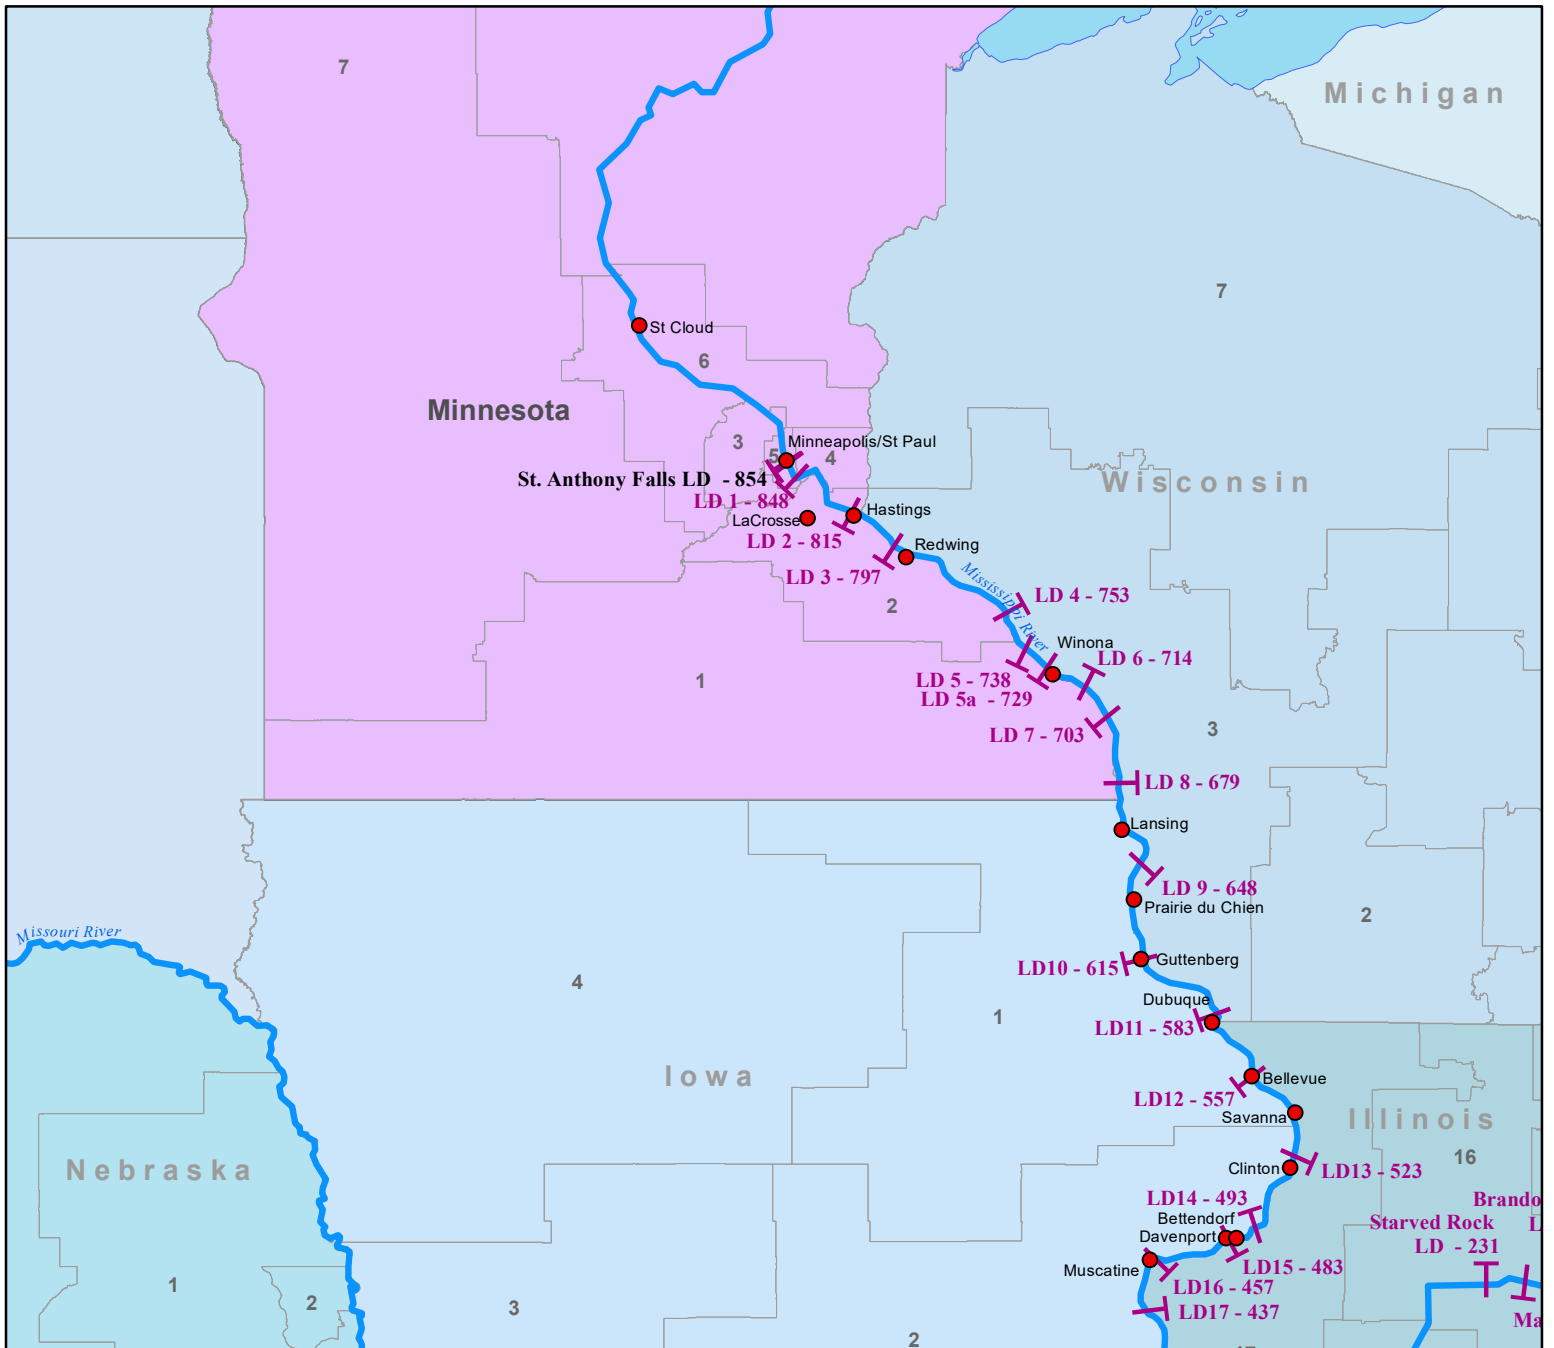

Locks and Dams of Minnesota

Representatives

District	Name	Party
1	Hagedorn, Jim	R
2	Craig, Angie	D
3	Phillips, Dean	D
4	McCollum, Betty	D
5	Omar, Illhan	D
6	Emmer, Tom	R
7	Fischbach, Michelle	R
8	Stauber, Pete	R

Senators

Name	Party
Klobuchar, Amy	D
Smith, Tina	D

T Locks & Dams, River Miles

— Rivers

□ Congressional Districts

WATERWAYS
COUNCIL, INC.